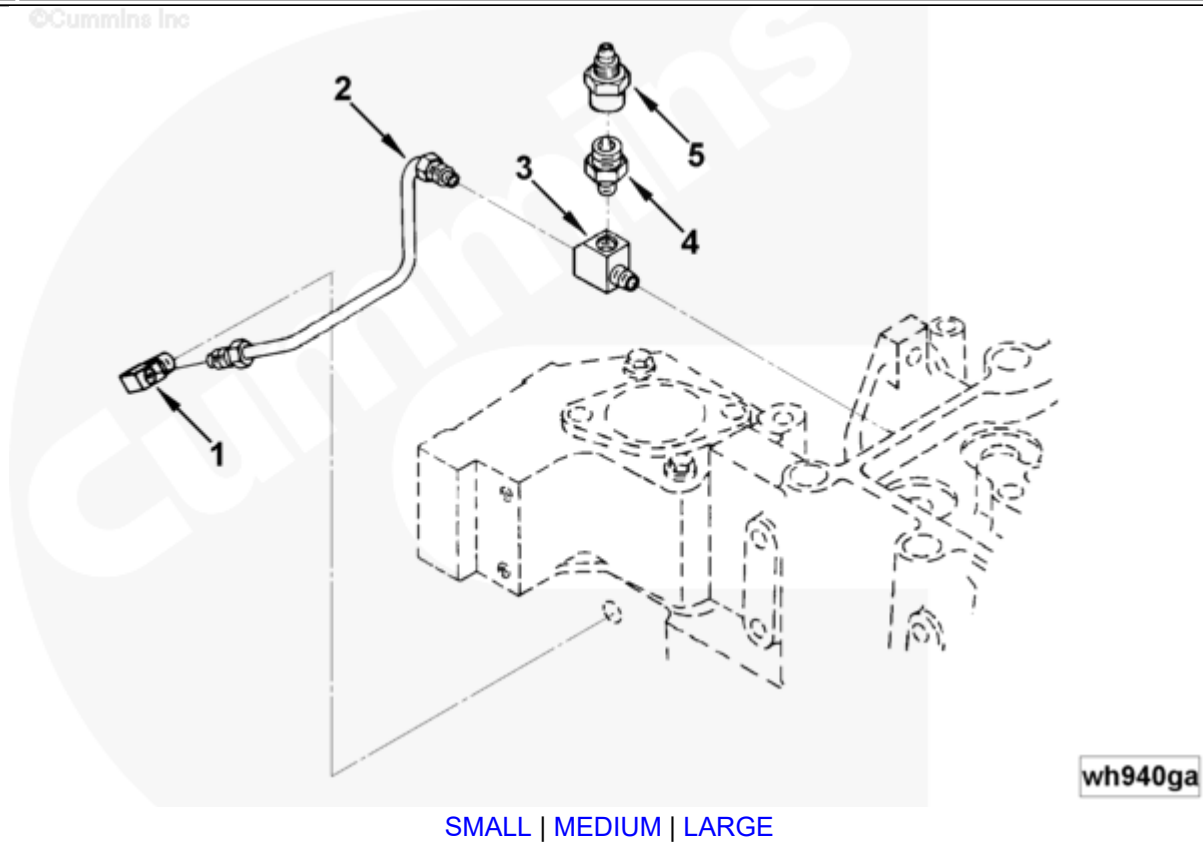

## Parts Catalog - Option Detail

Electronic Parts Catalog - Option Detail				
Option	Group	Graphic	Film Card	Date
WH9015	08.13.1	wh940ga	Z	02-MAY-90
<b>Engines</b>	6C8.3, C GAS PLUS CM556, G8.3, G8.3 CM558, GTA8.3 CM558, ISC CM2150, ISC CM554, ISC CM850, ISC8.3 CM2250, ISC8.3 G CM2180 C101, ISL CM2150, ISL CM554, ISL CM850, ISL G CM2180, ISL8.9 CM2150 L110, ISL8.9 CM2880 L112, ISL9 CM2150 SN, ISL9 CM2250, ISL9 CM2350 L101, ISL9 CM2350 L111, ISLE4 CM850, L GAS PLUS CM556, L8.9, L8.9 L121, L8.9G CMOH2.0 L125B, L9 CM2350 L116B, L9 CM2350 L119B, L9 CM2350 L120C, L9 CM2350 L123B, L9.3 L105, L9.5 L117, L9N CM2380 L124B, QSC8.3 CM2250, QSC8.3 CM2880 C102, QSC8.3 CM554, QSC8.3 CM850(CM2850), QSL9 CM2250, QSL9 CM2250 L115, QSL9 CM2350 L102, QSL9 CM2350 L107, QSL9 CM2350 L118, QSL9 CM2350 L122, QSL9 CM554, QSL9 CM850(CM2850), QSL9 G CM558, QSL9 M CM2250 L106, QSL9.3 CM2880 L113			

[SMALL](#) | [MEDIUM](#) | [LARGE](#)

Cart	Ref No	Part Number	Part Description	Required	Remarks
<a href="#">View My Cart</a>					
		WH9015	Block Vent Plumbing		<a href="#">MR - PLUMBING, BLOCK VENT...(More)</a>
					Engine Family: C Series
					Includes Petcock for Manually
					Venting Cooling System

					During Fill
<input type="checkbox"/>	1	<a href="#">S 1004 1</a>	Plain Adapter Elbow	1	M8 x 1.25 x 16
<input type="checkbox"/>	2	<a href="#">3908762</a>	Vent Tube	1	
<input type="checkbox"/>	3	<a href="#">3908763</a>	Plain Adapter Tee	1	
<input type="checkbox"/>	4	<a href="#">3911901</a>	Check Valve	1	
<input type="checkbox"/>	5	<a href="#">3918497</a>	Female Connector	1	3/8 NPTF